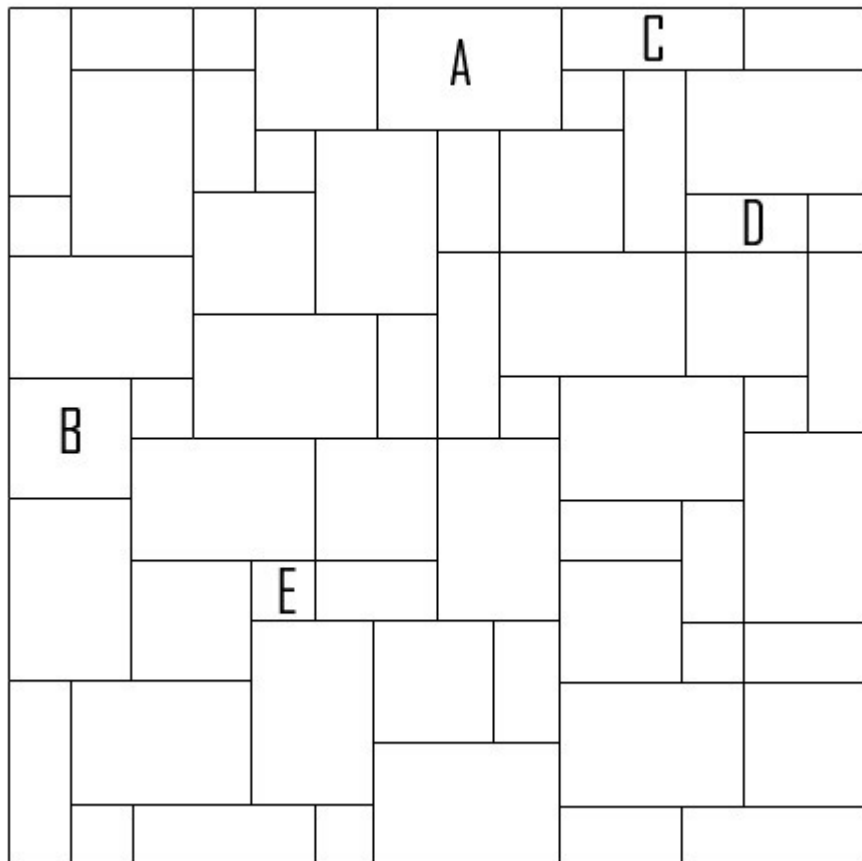

Unit 13,
Unit Factory Estate,
Burma Drive,
Hull,
HU9 5SD

18m² Patio Kit Laying Guide

Patio kit laying guide
suitable for the following
slate shades:

Rustic

Blue-Black

Size	No. Of Pieces	Flag Code
600 x 900	16	A
600 x 600	10	B
300 x 900	8	C
600 x 300	12	D
300 x 300	12	E