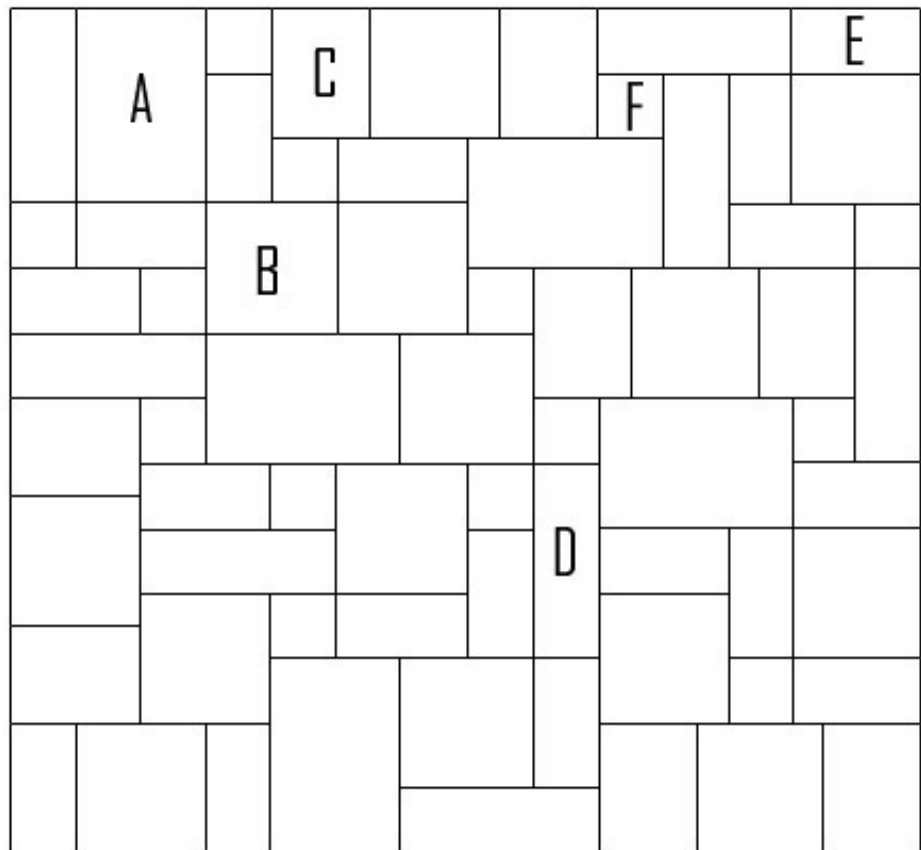

Unit 13,
Unit Factory Estate,
Burma Drive,
Hull,
HU9 5SD

17m² Patio Kit Laying Guide

Patio kit laying guide
suitable for the following
sandstone shades:

Modak Rose

Mint Fossil

Size	No. Of Pieces	Flag Code
600 x 900	5	A
600 x 600	14	B
600 x 450	8	C
300 x 900	8	D
600 x 300	17	E
300 x 300	14	F